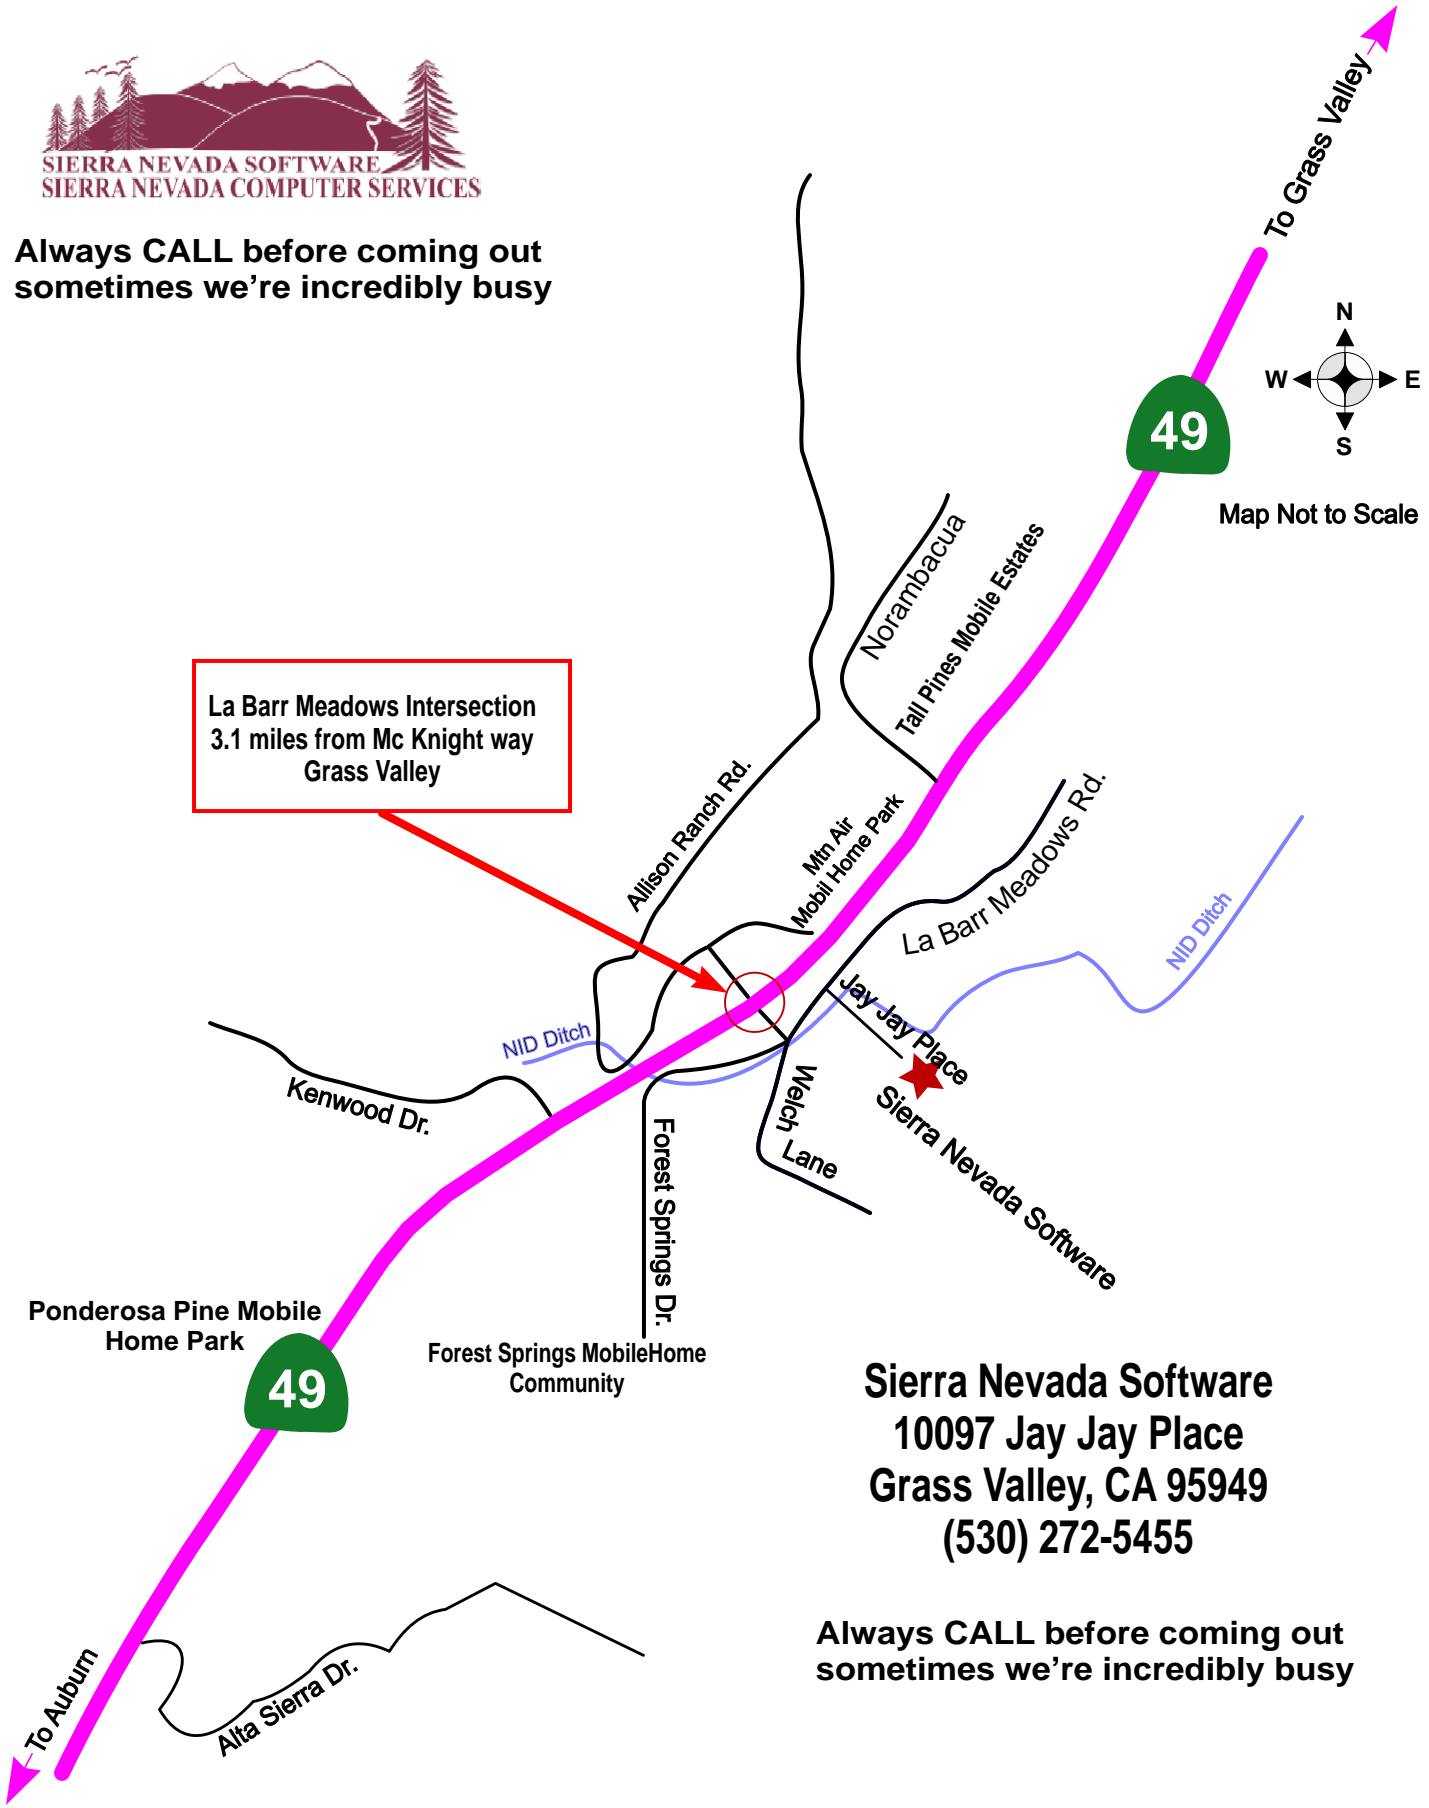

SIERRA NEVADA SOFTWARE
SIERRA NEVADA COMPUTER SERVICES

Always CALL before coming out
sometimes we're incredibly busy

La Barr Meadows Intersection
3.1 miles from Mc Knight way
Grass Valley

Map Not to Scale

Ponderosa Pine Mobile Home Park

Forest Springs MobileHome Community

Sierra Nevada Software
10097 Jay Jay Place
Grass Valley, CA 95949
(530) 272-5455

Always CALL before coming out
sometimes we're incredibly busy